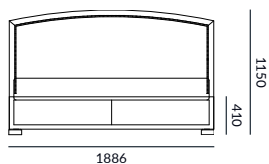

The Savoy can be made to any size required.

DIMENSIONS (mm)

Super King

1886 W

2093 D

1150 H

410 H base

INDUSTRY
PARTNER

SAVOY BEDFRAME & HEADBOARD

DIMENSIONS 1886 W
 (mm) 2093 D
 Super King 1150 H
 410 H base

FINISHES Macassar veneer (shown) Satin/gloss lacquer
 Veneer
 Liquid metal

INLAY OPTIONS - Mother-of-pearl (shown)
 With or without Polished/satin nickel
 Polished/antique brass

LINE DRAWINGS

Plan

Front elevation

Side elevation