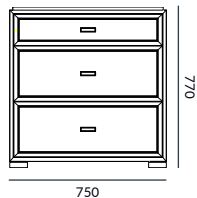

### DIMENSIONS (mm)

750 W

500 D

770 H

INDUSTRY  
PARTNER

### BEDFORD CHEST OF DRAWERS

**DIMENSIONS**  
(mm) 750 W  
500 D  
770 H

**FINISHES**  
Carcase Macassar (shown)  
Veneer  
Liquid metal

**FINISHES**  
Drawer fronts Veneer – matching/contrasting  
Leather Faux leather  
Liquid metal  
Satin/gloss lacquer

**DETAILING OPTIONS**  
With or without inlays & insets to drawer fronts/  
Noir (shown)  
Polished/satin nickel  
Polished/antique brass

**HANDLES** SHIMMER in polished nickel with mother-of-pearl inlay (shown) Most pull handles from our collection suit this piece

## LINE DRAWINGS

Plan

Front elevation

Side elevation