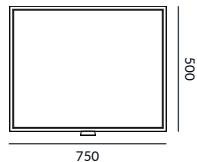

LINE DRAWINGS

Plan